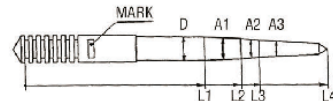

7 Clip Positions

CR35-39mm (7-Clip Position) Sold each.

Size	Keihin No.		Order No.
5173	N427-51A00	↑ Richer ↓	017-100
5174	N427-51B00		017-101
5175	N427-51C00		017-102
5176	N427-51D00		017-103
5177	N427-51E00		017-104
5178	N427-51F00		017-105
5179	N427-51G00		017-106
5180	N427-51H00		017-107
5181	N427-51J00		017-108
5182	N427-51K00		017-109
5183	N427-51L00	Leaner	017-110